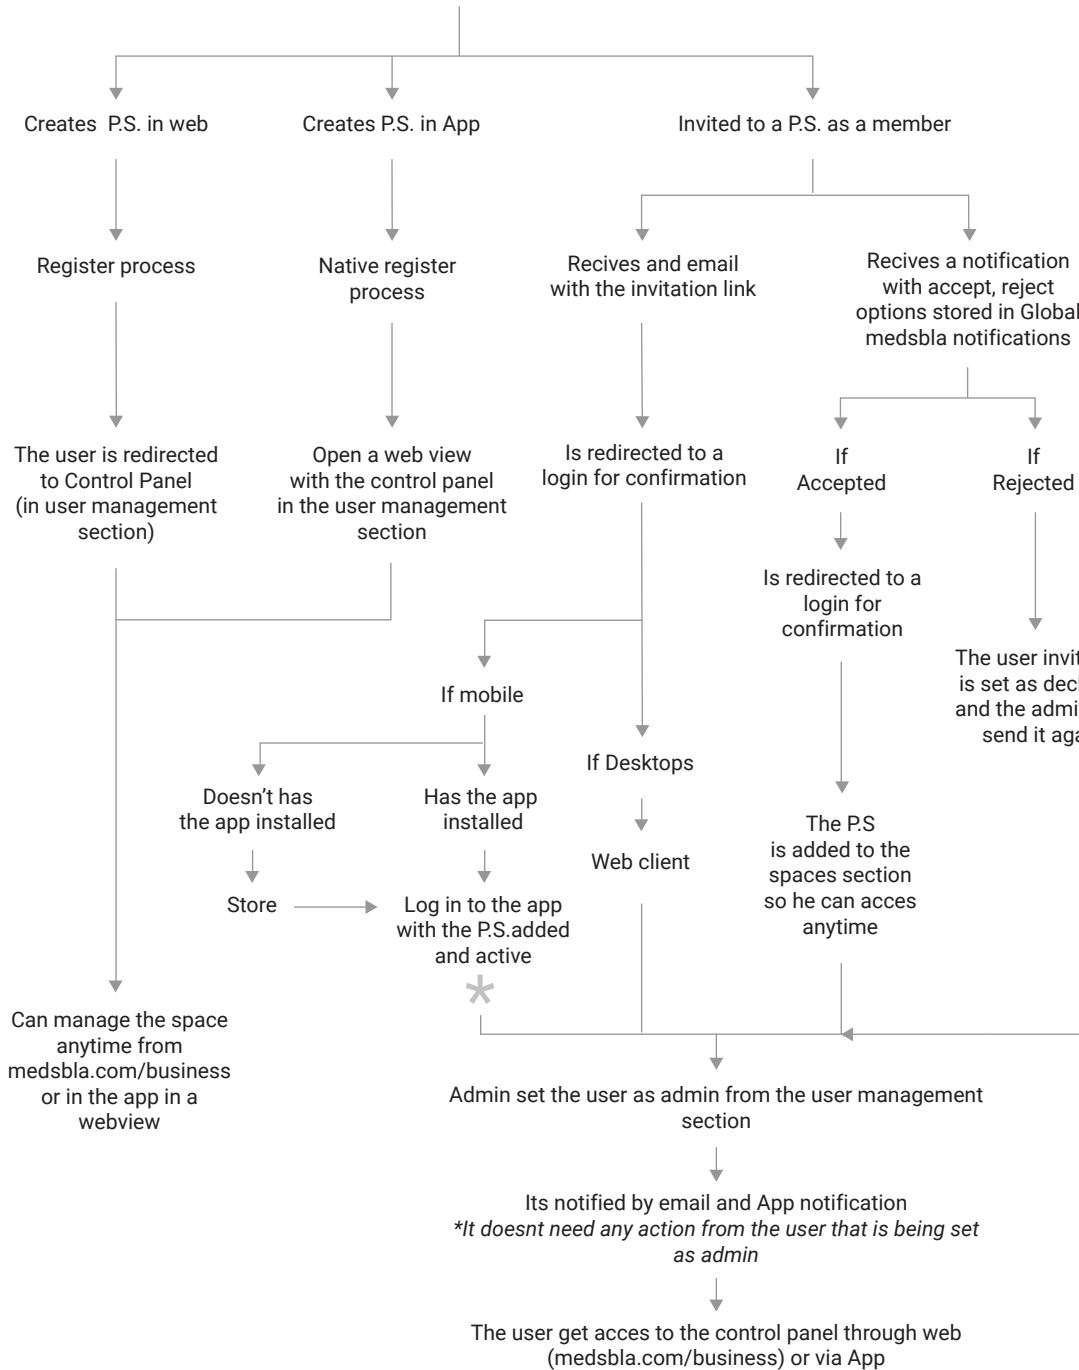

MedsBla Global User

(registered from App or web)

NON USER

* In a fresh install with a P.S. added, it will always be the active space