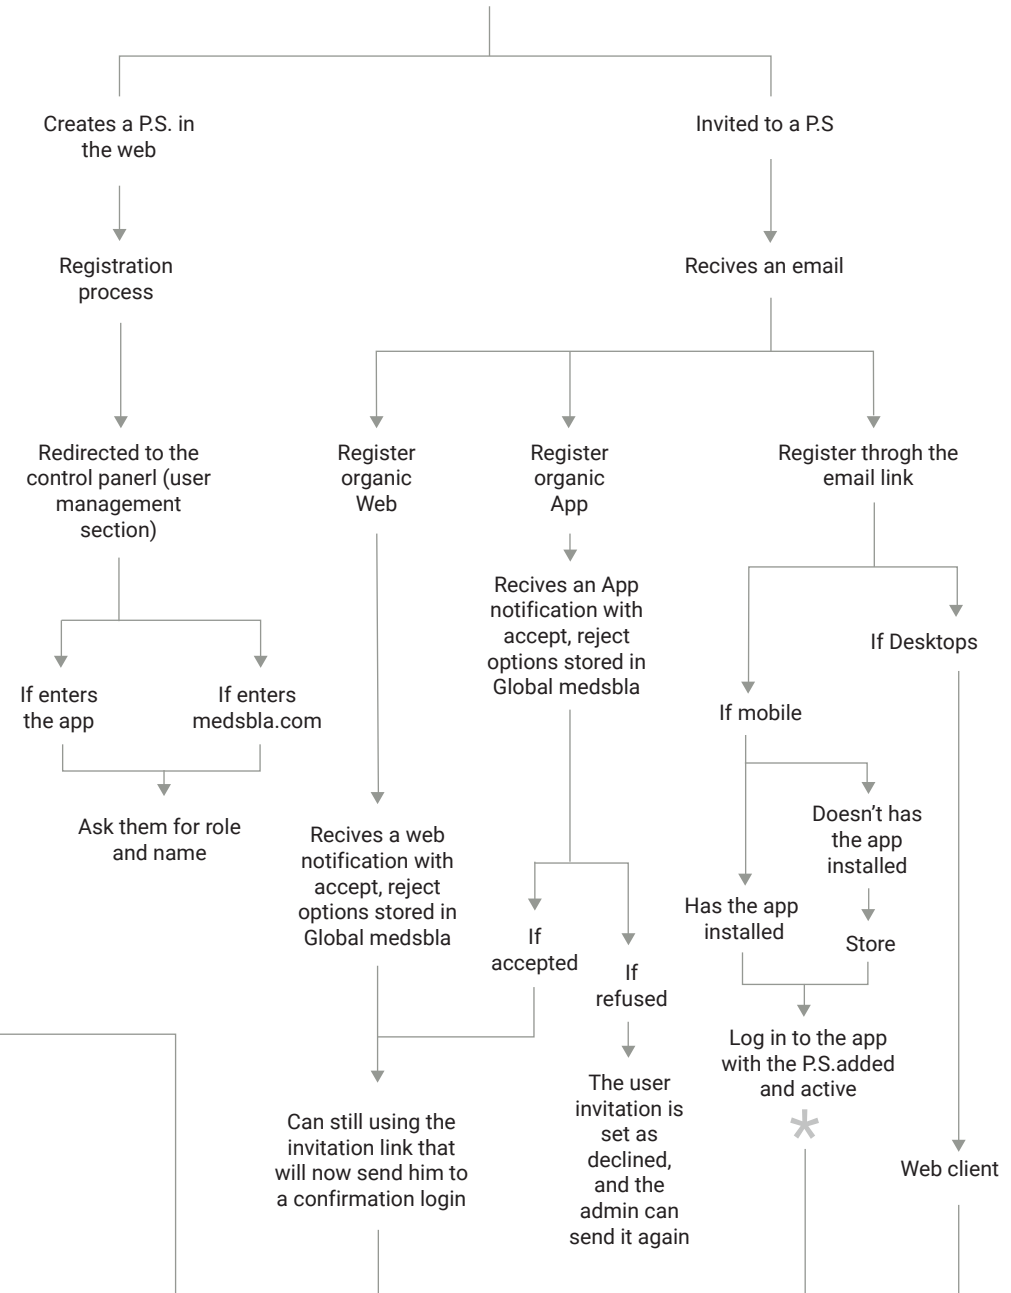

MedsBla Global User

(registered from App or web)

NON USER

* In a fresh install with a P.S. added, it will always be the active space